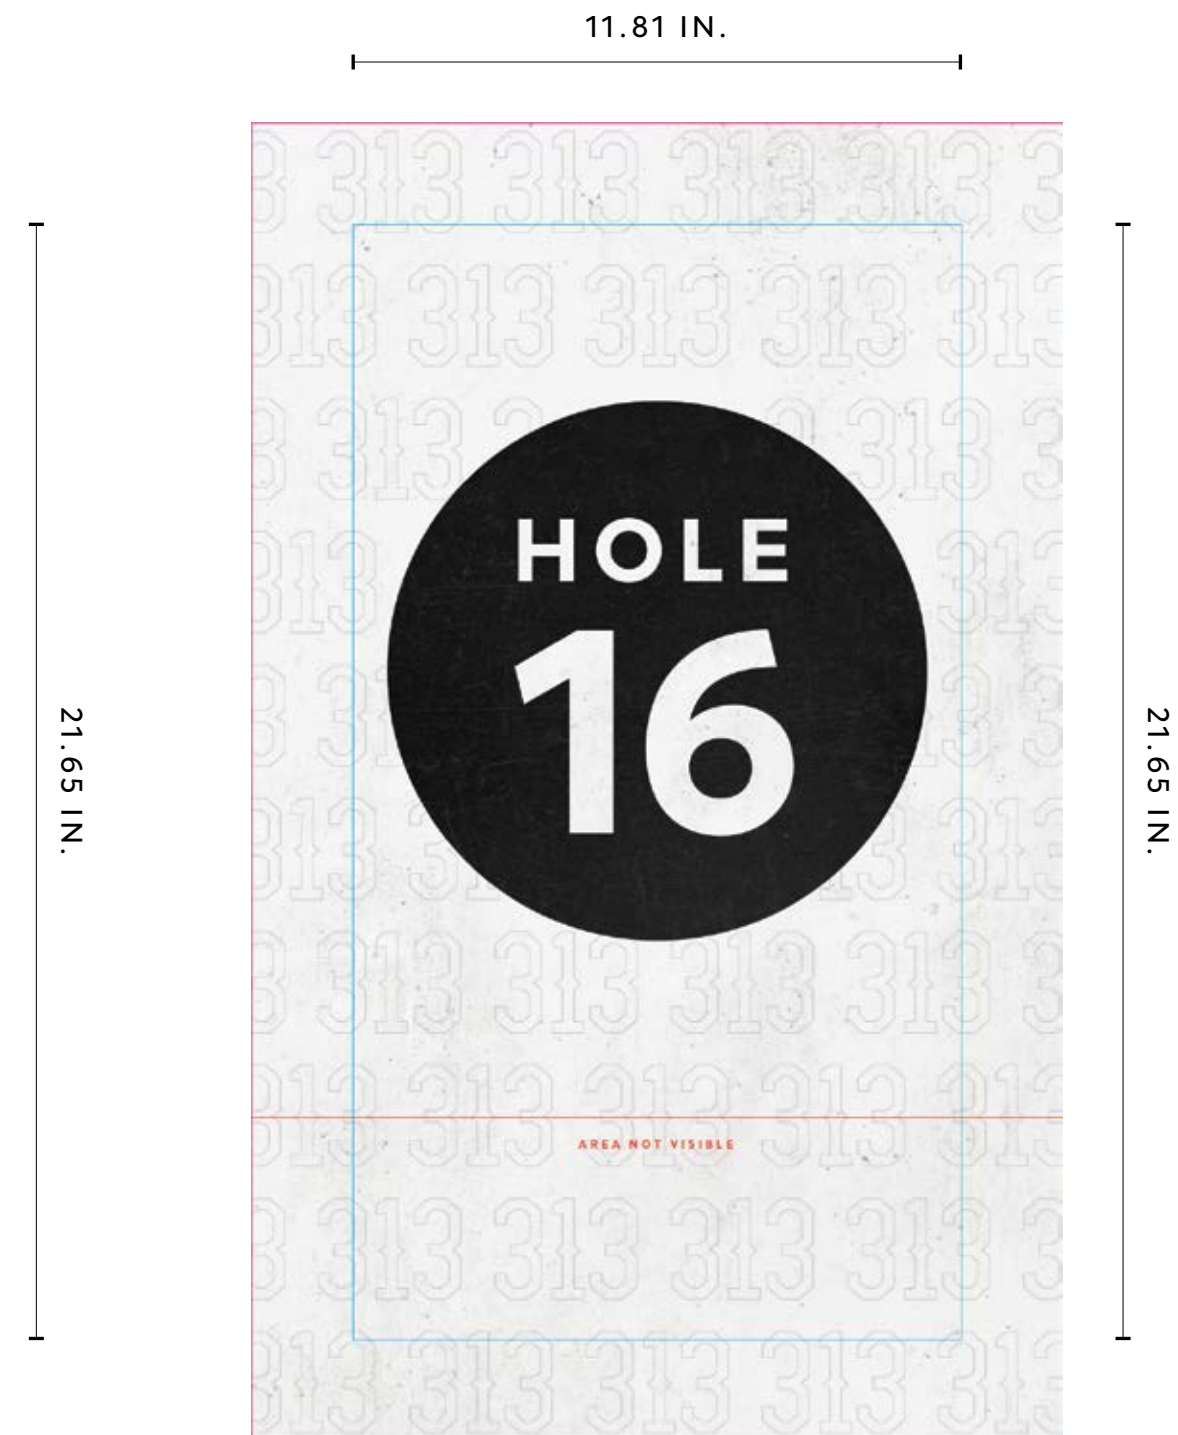

ARTWORK REFERENCE GUIDE

PUTTING RIGHT WALL

BLEED 
ARTWORK DIMENSIONS 
AREA NOT VISIBLE 

BLEED SIZE: 1.9685 IN.

ROCKET MORTGAGE AREA 313 FAN CHALLENGE

ARTWORK REFERENCE GUIDE

PUTTING ROOF

- BLEED 
- ARTWORK DIMENSIONS 
- AREA NOT VISIBLE 

BLEED SIZE: 1.9685 IN.

167.91 IN.

368.89 IN.

ROCKET MORTGAGE AREA 313 FAN CHALLENGE

ARTWORK REFERENCE GUIDE

TEE BOARD SIGNS

BLEED 
ARTWORK DIMENSIONS 
AREA NOT VISIBLE 

BLEED SIZE: 1.9685 IN.

ROCKET MORTGAGE AREA 313 FAN CHALLENGE

ARTWORK REFERENCE GUIDE

PUTTING FLAGS

BLEED 

ARTWORK DIMENSIONS 

AREA NOT VISIBLE 

BLEED SIZE: 1.9685 IN.

ROCKET MORTGAGE AREA 313 FAN CHALLENGE

ARTWORK REFERENCE GUIDE

REGISTRATION HUT

BLEED 
ARTWORK DIMENSIONS 
AREA NOT VISIBLE 

BLEED SIZE: 1.9685 IN.

OUTSIDE SIDES

OUTSIDE FRONT

OUTSIDE BACK

HEADER FRONT AND BACK OUTSIDE WALLS