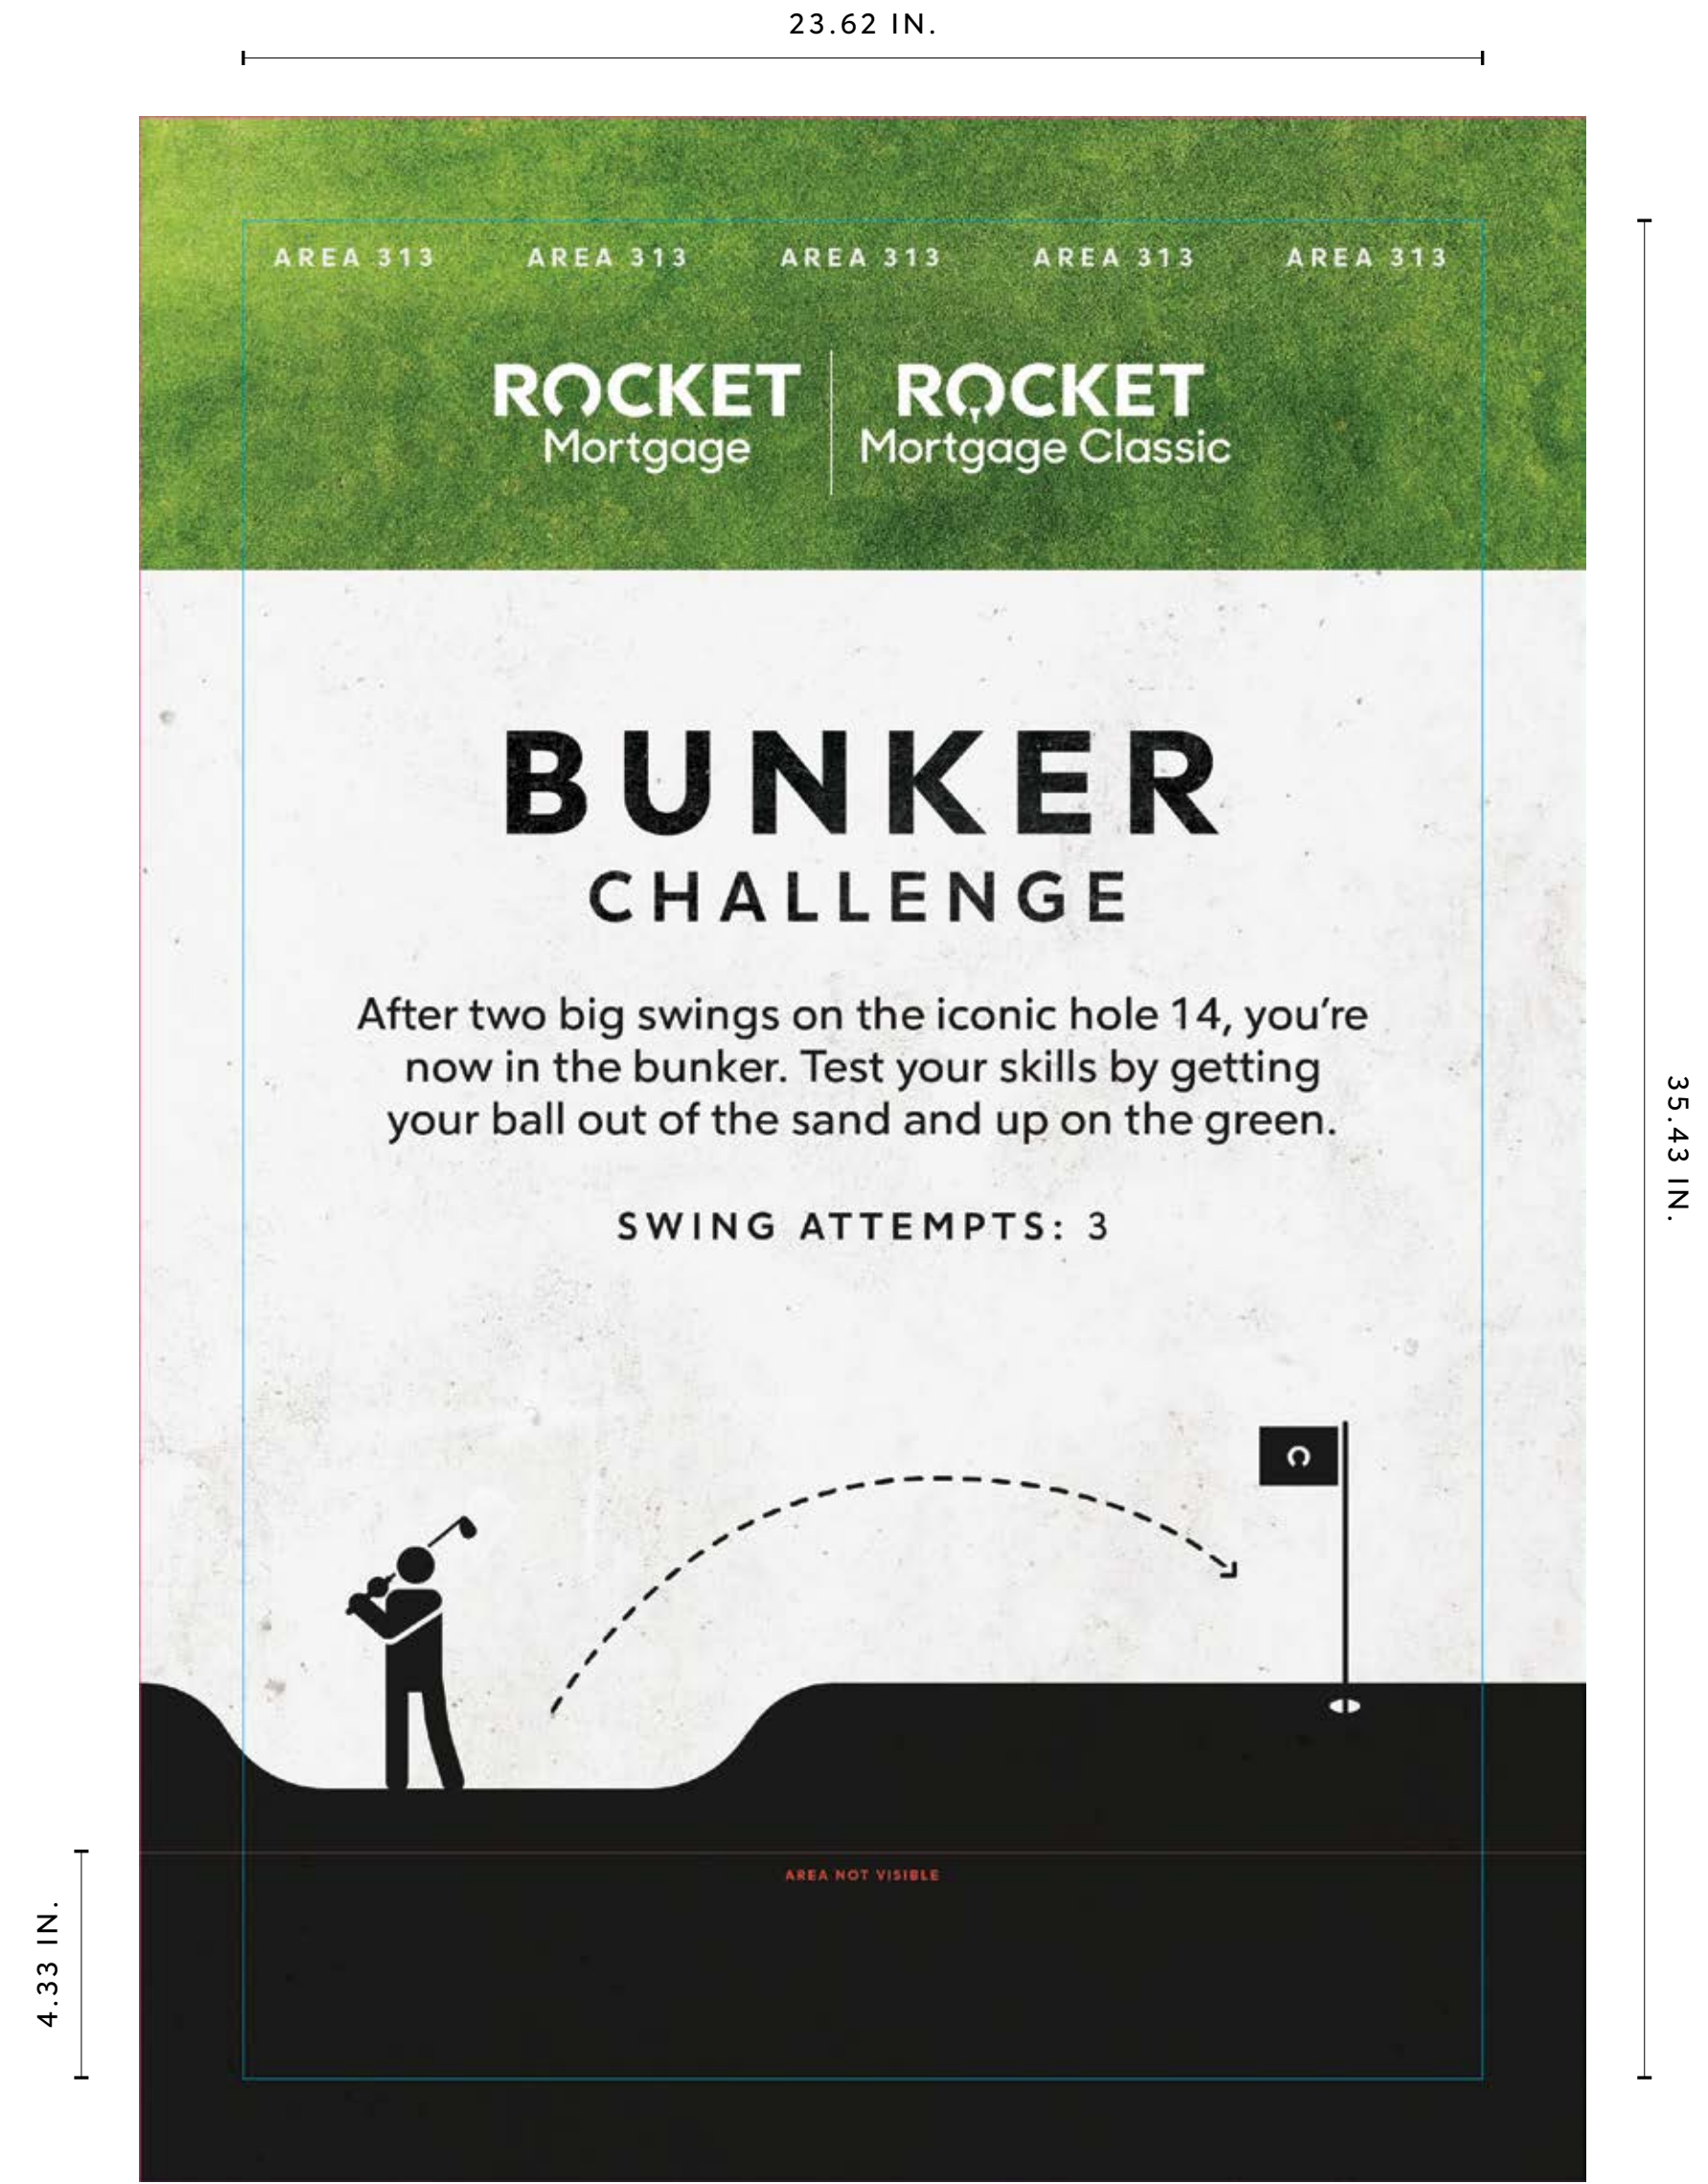

BLEED SIZE: 1.9685 IN.

ROCKET MORTGAGE AREA 313 FAN CHALLENGE

ARTWORK REFERENCE GUIDE

BUNKER INFORMATION BOARD

- BLEED 
- ARTWORK DIMENSIONS 
- AREA NOT VISIBLE 

BLEED SIZE: 1.9685 IN.

ROCKET MORTGAGE AREA 313 FAN CHALLENGE