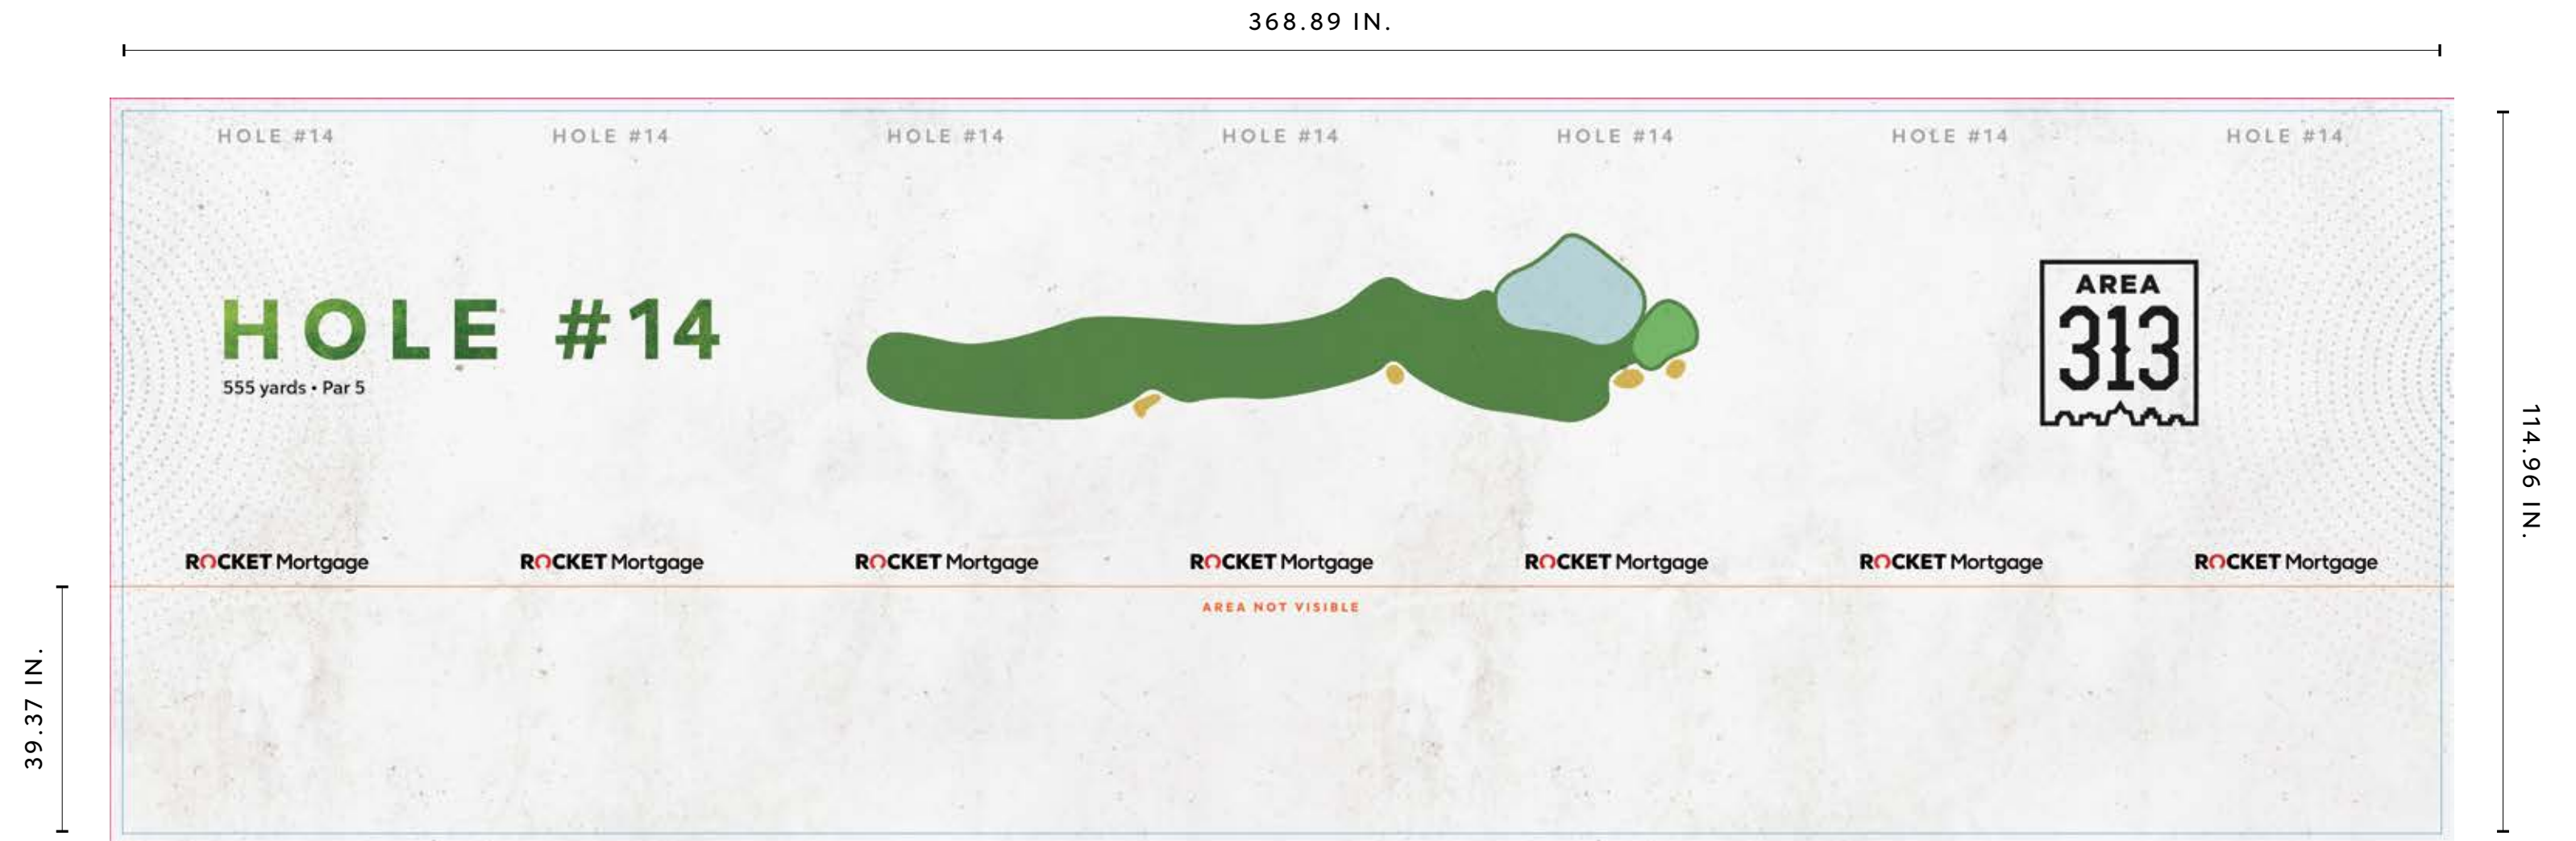

ROCKET MORTGAGE AREA 313 FAN CHALLENGE

ARTWORK REFERENCE GUIDE

BUNKER RIGHT WALL

BLEED

ARTWORK DIMENSIONS

AREA NOT VISIBLE

BLEED SIZE: 1.9685 IN.