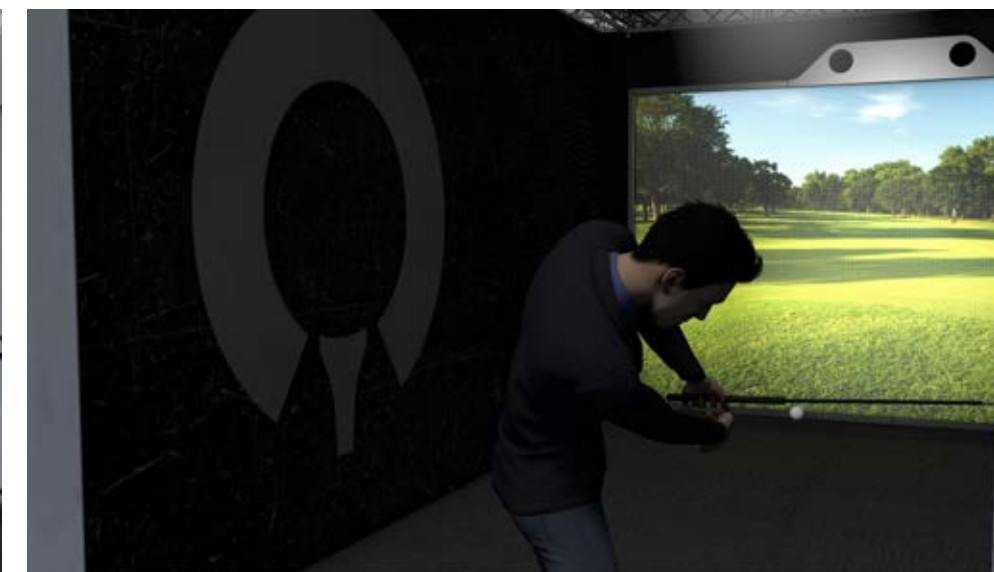

ROCKET MORTGAGE AREA 313 FAN CHALLENGE
ARTWORK REFERENCE GUIDE

OVERVIEW MOCKUP