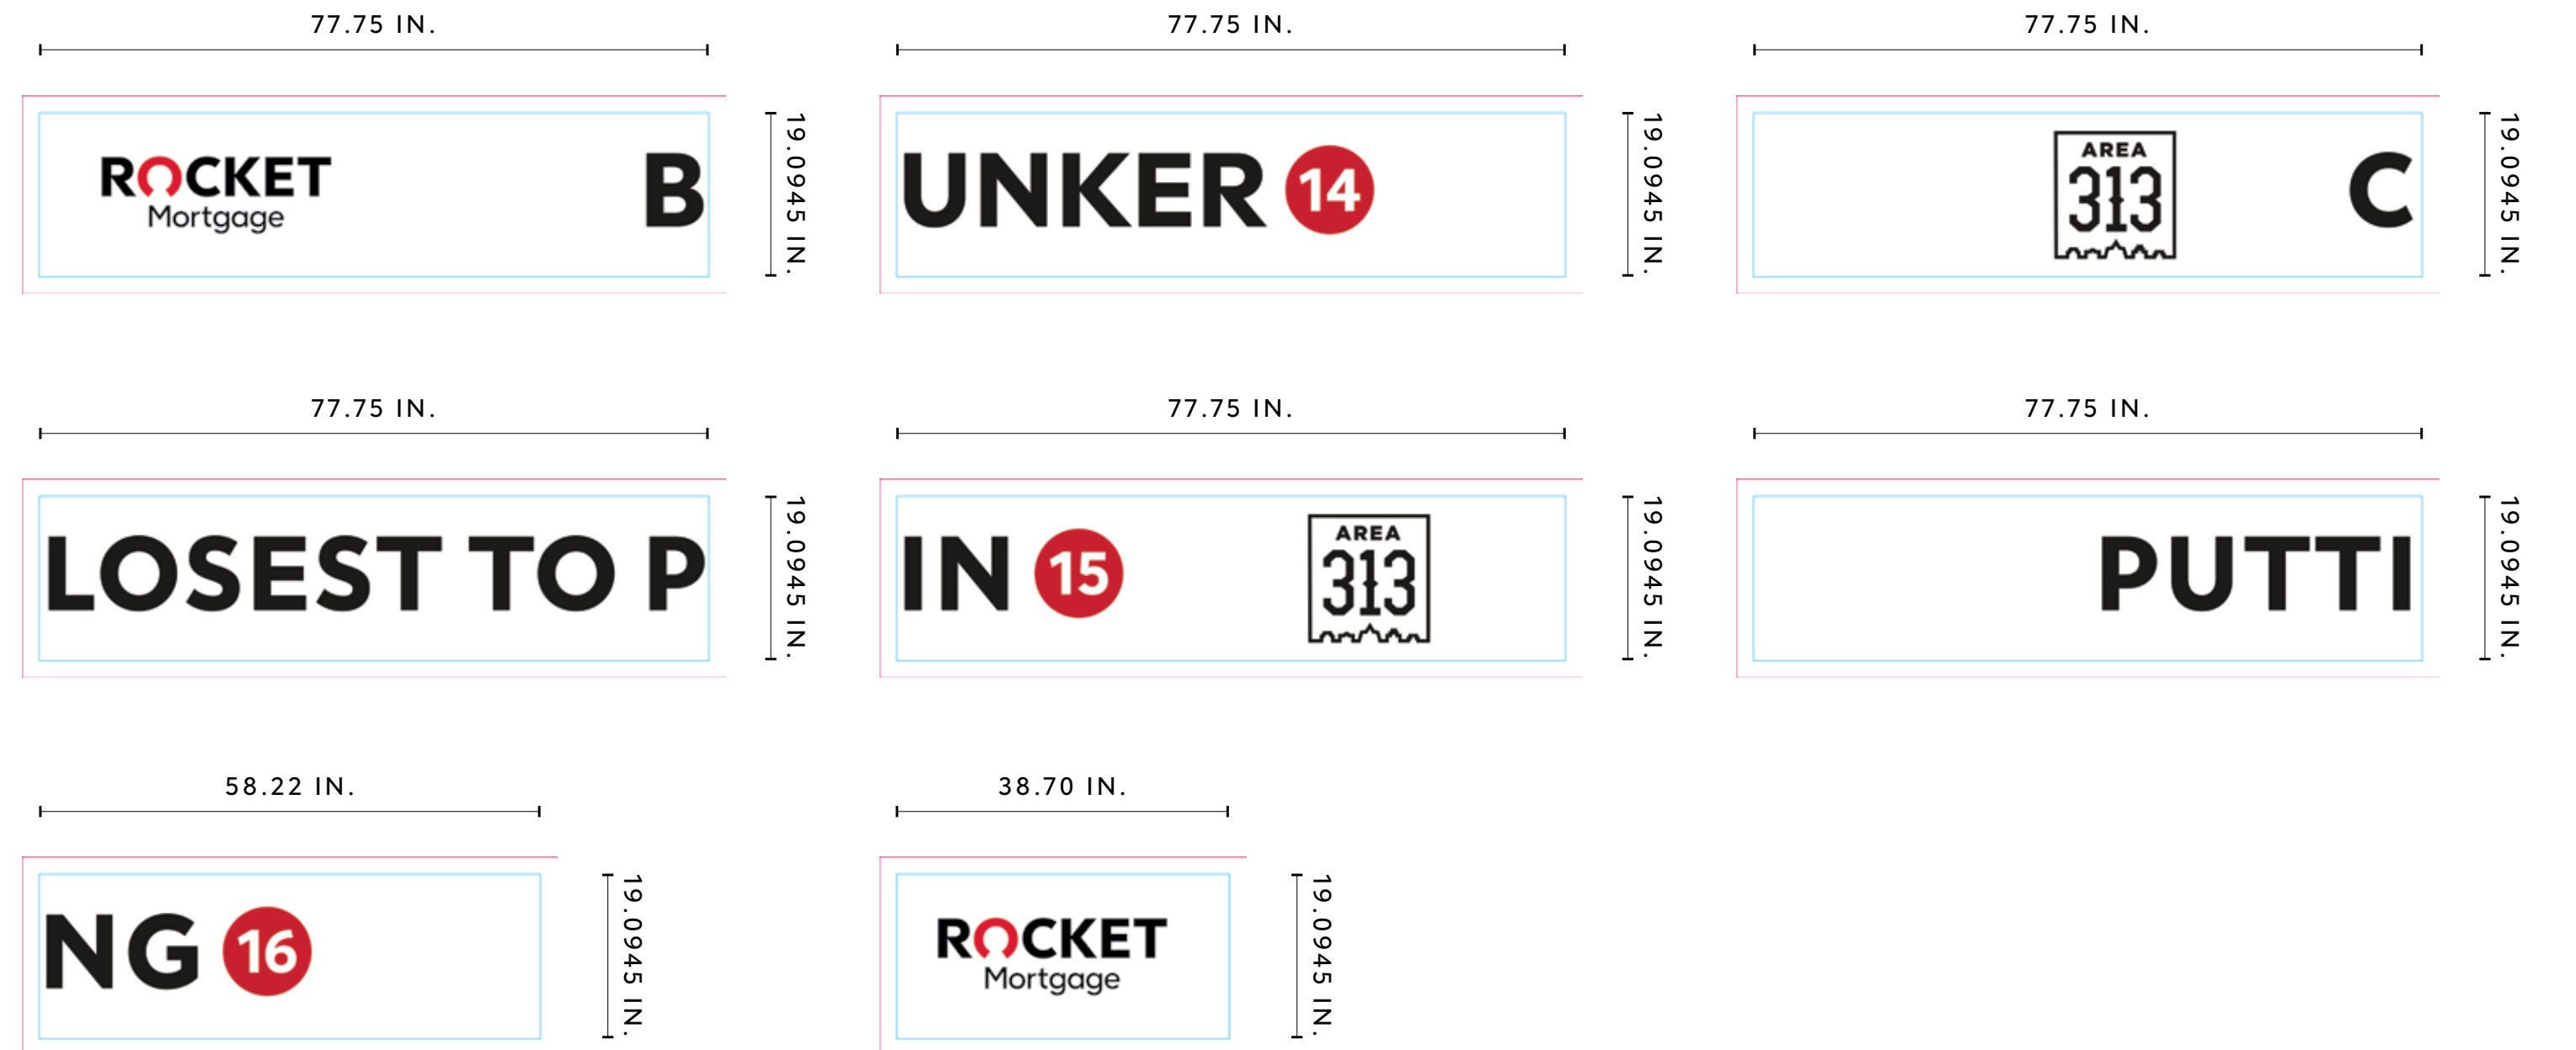

ARTWORK REFERENCE GUIDE

TRUSS BANNERS

BLEED █
 ARTWORK DIMENSIONS █
 AREA NOT VISIBLE █

BLEED SIZE: 1.9685 IN.

TRUSS MOCKUP

ROCKET MORTGAGE AREA 313 FAN CHALLENGE

ARTWORK REFERENCE GUIDE

TRUSS UPRIGHTS

- BLEED 
- ARTWORK DIMENSIONS 
- AREA NOT VISIBLE 

BLEED SIZE: 1.9685 IN.

FRONT MOCKUP

11.85 IN.

110.897 IN.

11.85 IN.

110.897 IN.

11.85 IN.