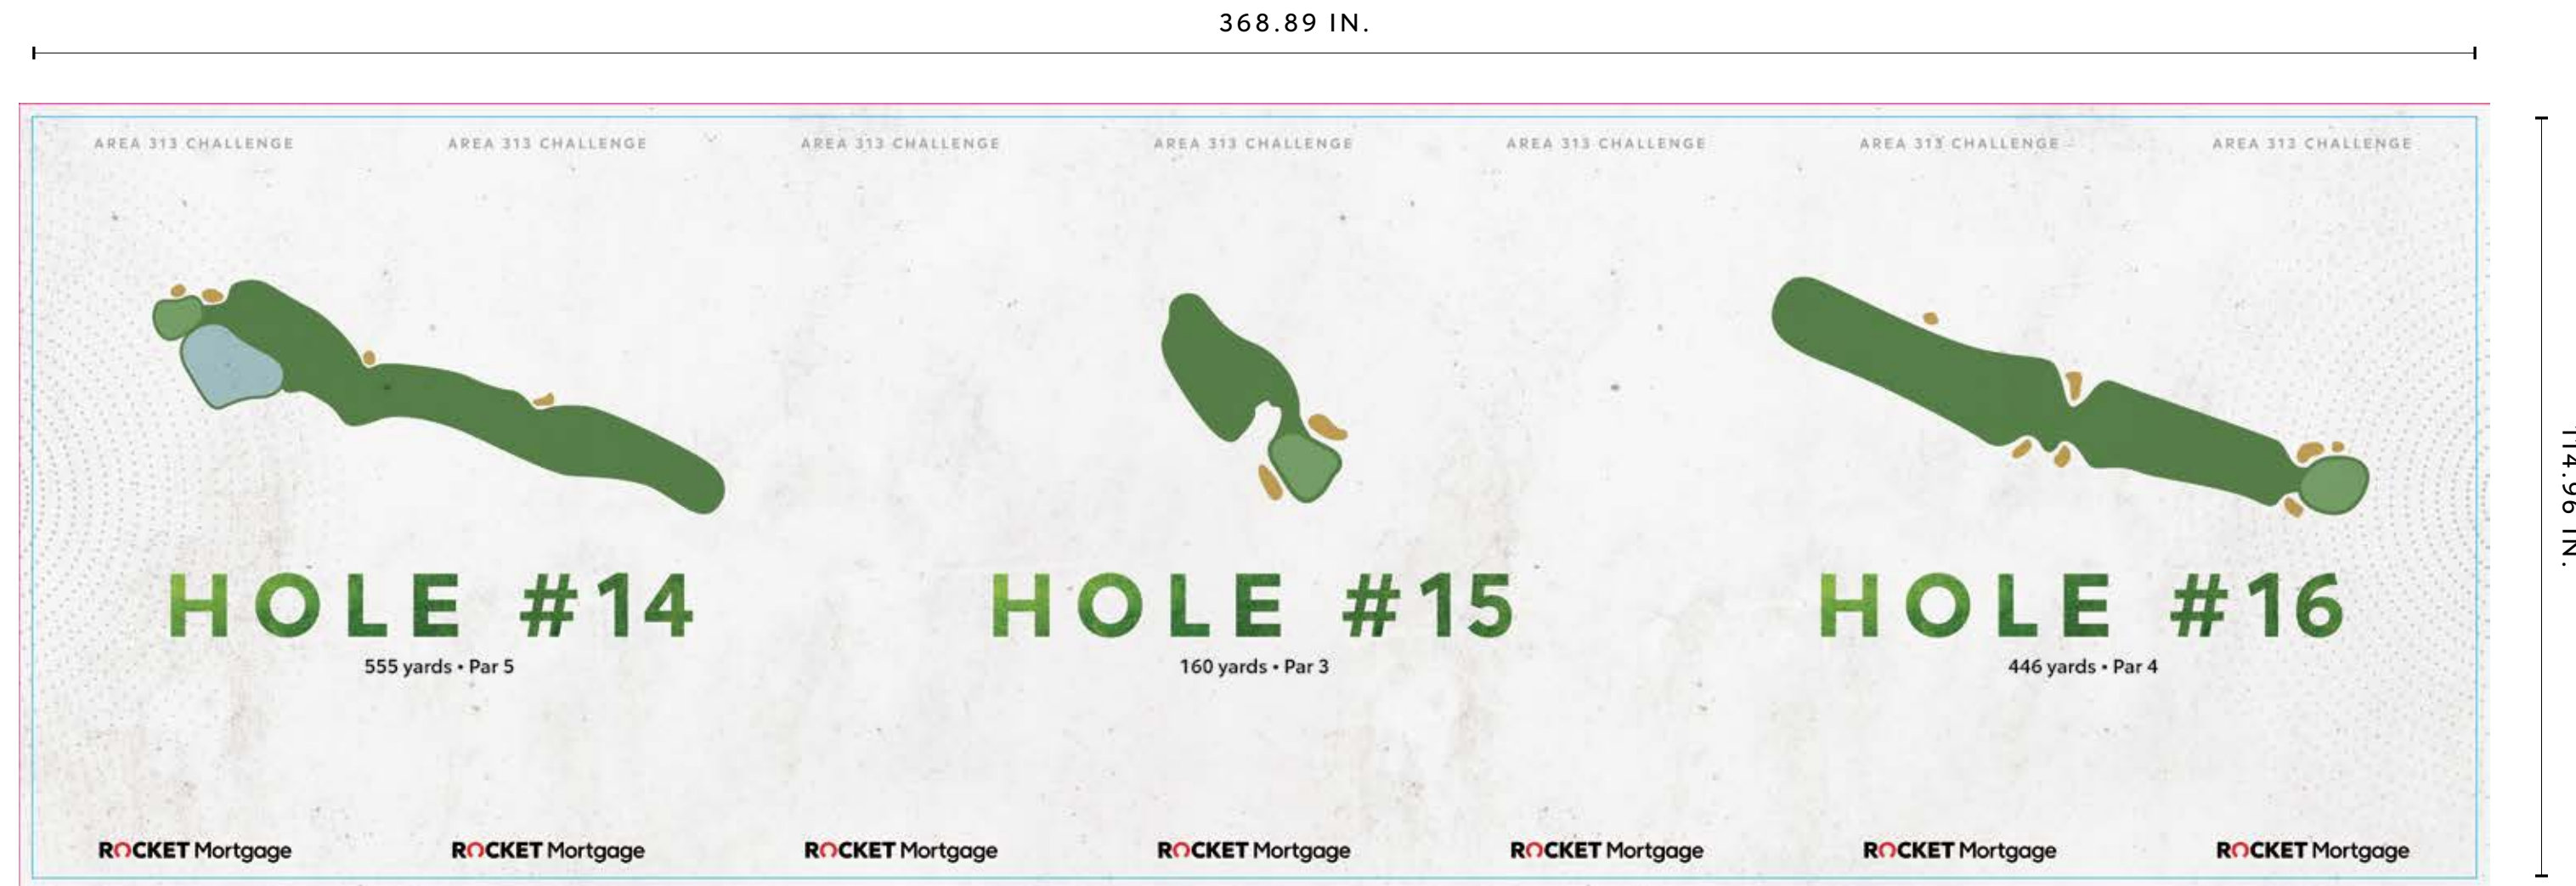

110.897 IN.

11.85 IN.

110.897 IN.

ROCKET MORTGAGE AREA 313 FAN CHALLENGE

ARTWORK REFERENCE GUIDE

PUTTING LEFT WALL

- BLEED 
- ARTWORK DIMENSIONS 
- AREA NOT VISIBLE 

BLEED SIZE: 1.9685 IN.

ROCKET MORTGAGE AREA 313 FAN CHALLENGE

ARTWORK REFERENCE GUIDE

PUTTING BACK WALL

- BLEED 
- ARTWORK DIMENSIONS 
- AREA NOT VISIBLE 

BLEED SIZE: 1.9685 IN.

162.20 IN.

114.96 IN.

ROCKET MORTGAGE AREA 313 FAN CHALLENGE

ARTWORK REFERENCE GUIDE

PUTTING RIGHT WALL

BLEED 
ARTWORK DIMENSIONS 
AREA NOT VISIBLE 

BLEED SIZE: 1.9685 IN.

ROCKET MORTGAGE AREA 313 FAN CHALLENGE

ARTWORK REFERENCE GUIDE

PUTTING ROOF

- BLEED 
- ARTWORK DIMENSIONS 
- AREA NOT VISIBLE 

BLEED SIZE: 1.9685 IN.

167.91 IN.

368.89 IN.

ROCKET MORTGAGE AREA 313 FAN CHALLENGE

ARTWORK REFERENCE GUIDE

TEE BOARD SIGNS

BLEED 
ARTWORK DIMENSIONS 
AREA NOT VISIBLE 

BLEED SIZE: 1.9685 IN.